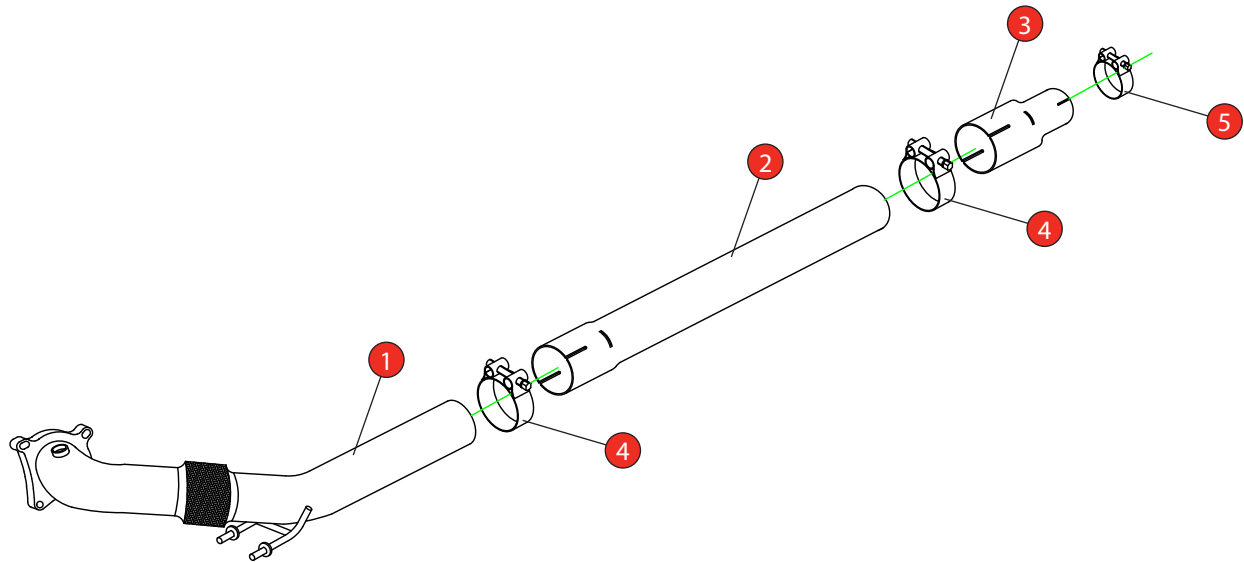

<b>Car</b>	Audi TTS MK2 2.0 TFSI	<b>Part No.</b>	SAUC026
<b>Year</b>	2008-2014	<b>Fit Kits</b>	002FK
<b>Notes</b>	Where not supplied use original fittings. 690AU has a long swage which allows adjustment when fitting this product.	<b>Features</b>	Pipe Diameter:- 70mm

Estimated Fitting Time: 4 Hours

NO.	PART NO.	DESCRIPTION	QTY
1	421AU	De-cat Downpipe	1
2	690AU	Front Link Pipe	1
<b>Fit Kit</b>			
3	AD76	Adaptor (USE TO FIT TO O.E SYSTEM)	1
4	Z016.10063	72mm H/D Clamp	2
5	Z016.10001	59-63mm Clamp (USE TO FIT TO O.E SYSTEM)	1